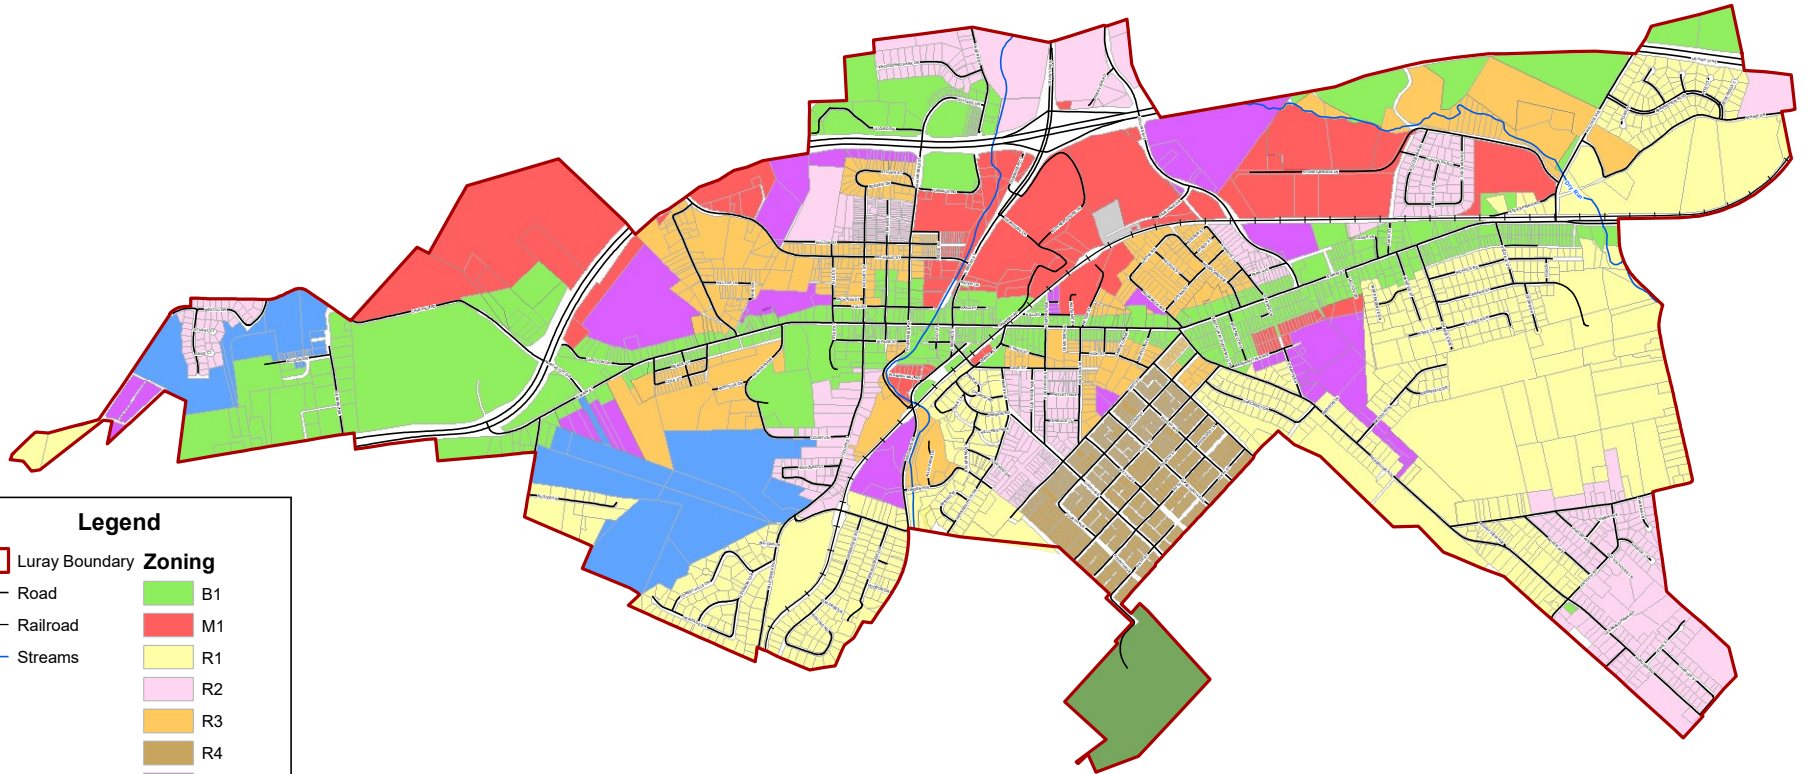

Town of Luray Zoning Map

Legend

Luray Boundary	Zoning
Road	B1
Railroad	M1
Streams	R1
	R2
	R3
	R4
	R5
	PND
	P
	Not Zoned